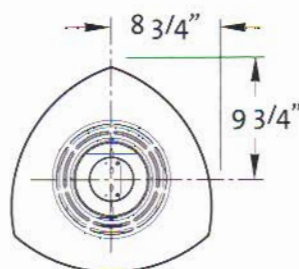

Traditional Logs

Starfire Glass Embers

Wishing Rocks shown w/accent light

Features

- Industry-first cast iron Convex Triangle™ stove
- Revolutionary new JøtulBurner™ III delivers unsurpassed burner technology and flame picture realism
- SIT™ 885 modulating valve system
- Standard remote control with "Smart Stat" feature
- Unique hidden controls
- Large 3-sided fire view
- No electricity required to operate stove
- Variable-speed blower fan (40 CFM)
- Accent lighting
- 5 year limited warranty
- AFUE rated 75% (Steady State 79%)
- BTU input range: 28,000 High - 19,000 Low
- Heating capacity: Up to 1,300 sq.ft.