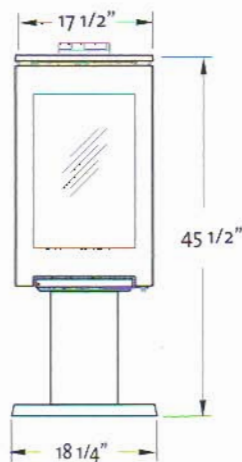

Traditional Logs

Starfire Glass Embers

Wishing Rocks shown w/accent light

Features

- Industry-first cast iron Convex Triangle™ stove
- Revolutionary new JøtulBurner™ III delivers unsurpassed burner technology and flame picture realism
- SIT™ 885 modulating valve system
- Standard remote control with "Smart Stat" feature
- Unique hidden controls
- Large 3-sided fire view
- No electricity required to operate stove
- Variable-speed blower fan (40 CFM)
- Accent lighting
- 5 year limited warranty
- AFUE rated 75% (Steady State 79%)
- BTU input range: 28,000 High - 19,000 Low
- Heating capacity: Up to 1,300 sq.ft.