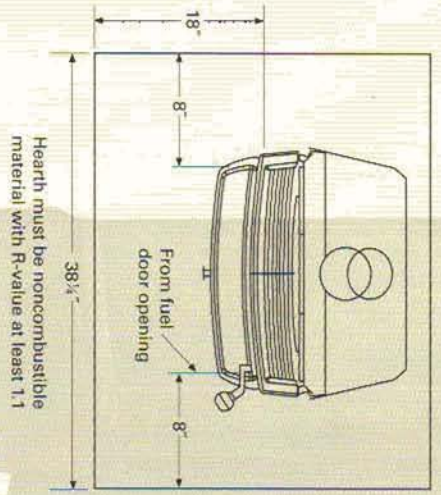

TRANSFORMS A FIREPLACE INTO A HEAT SOURCE - WITH A LARGE VIEWING AREA

Size: 60,000 BTUs | Heats up to: 2,000 sq. ft. | EPA rating: 3.2 grams per hour | Maximum log length: 22" | Model: #8491

Chesdale featured with painted matte black finish and optional decorative surround base caps.

CLYDESDALE

WOOD INSERT

CASTING FINISH:

-  Painted matte black
-  Blue/black satin enamel
-  Brown majolica enamel

Shown with optional Surround Base Cap accessory kit

- Side Wall A 12"
 - Mantle and top trim* B 27"
 - Mantle with mantle shield kit* B 11"
 - Side trim < or = 1/2" projection C 9"
- *Measured from top of sheet metal shroud.