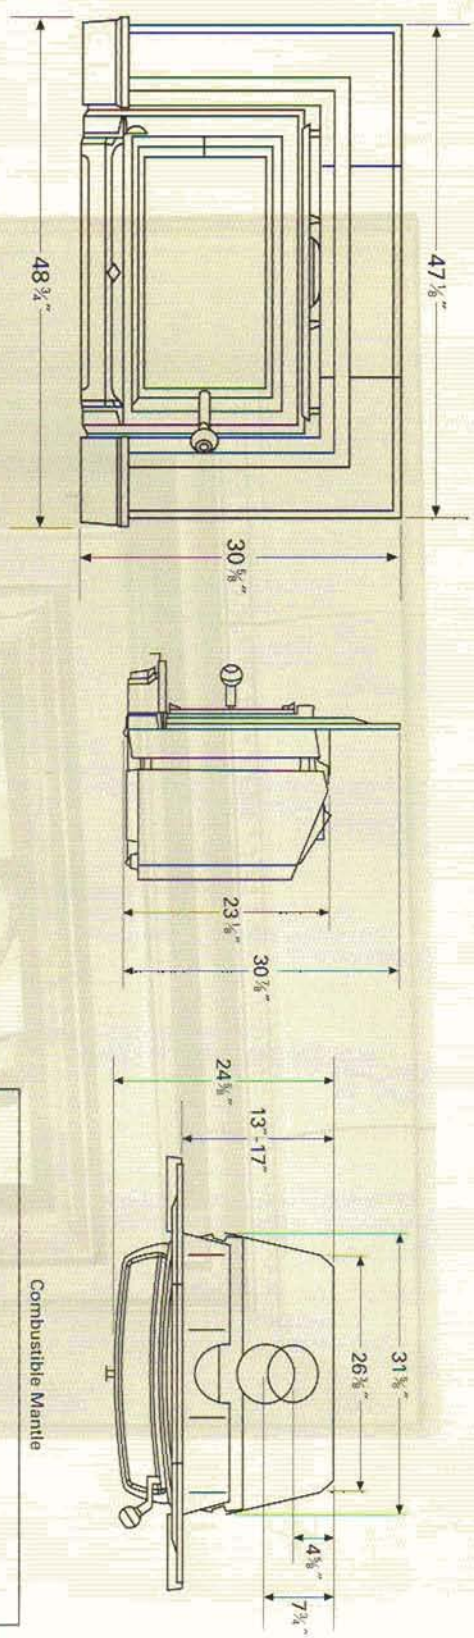

TRANSFORMS A FIREPLACE INTO A HEAT SOURCE - WITH A LARGE VIEWING AREA

Size: 60,000 BTUs | Heats up to: 2,000 sq. ft. | EPA rating: 3.2 grams per hour | Maximum log length: 22" | Model: #8491

Chesdale featured with painted matte black finish and optional decorative surround base caps.

CLYDESDALE

WOOD INSERT

CASTING FINISH:

-  Painted matte black
-  Blue/black satin enamel
-  Brown majolica enamel

Shown with optional Surround Base Cap accessory kit

- Side Wall A 12"
 - Mantle and top trim* B 27"
 - Mantle with mantle shield kit* B 11"
 - Side trim < or = 1/2" projection C 9"
- *Measured from top of sheet metal shroud.

FOR ADDITIONAL SPECIFICATIONS AND OPTIONS, TURN TO PAGE 26