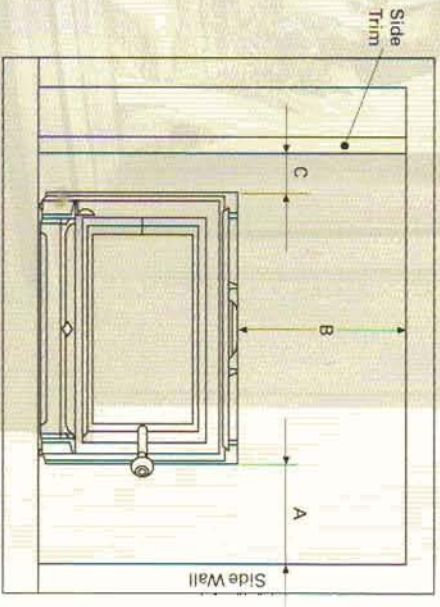

TRANSFORMS A FIREPLACE INTO A HEAT SOURCE - WITH A LARGE VIEWING AREA

Size: 60,000 BTUs | Heats up to: 2,000 sq. ft. | EPA rating: 3.2 grams per hour | Maximum log length: 22" | Model: #8491

Chesdale featured with painted matte black finish and optional decorative surround base caps.

CLYDESDALE

WOOD INSERT

CASTING FINISH:

-  Painted matte black
-  Blue/black satin enamel
-  Brown majolica enamel

Shown with optional Surround Base Cap accessory kit

- Side Wall A 12"
 - Mantle and top trim* B 27"
 - Mantle with mantle shield kit* B 11"
 - Side trim < or = 1/2" projection C 9"
- *Measured from top of sheet metal shroud.