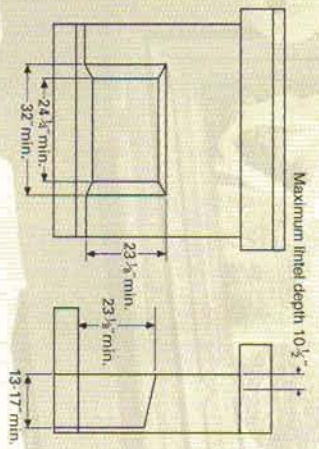

TRANSFORMS A FIREPLACE INTO A HEAT SOURCE - WITH A LARGE VIEWING AREA

Size: 60,000 BTUs | Heats up to: 2,000 sq. ft. | EPA rating: 3.2 grams per hour | Maximum log length: 22" | Model: #8491

Chesdale featured with painted matte black finish and optional decorative surround base caps.

CLYDESDALE

WOOD INSERT

CASTING FINISH:

-  Painted matte black
-  Blue/black satin enamel
-  Brown majolica enamel

Shown with optional Surround Base Cap accessory kit

- Side Wall A 12"
 - Mantle and top trim* B 27"
 - Mantle with mantle shield kit* B 11"
 - Side trim < or = 1/2" projection C 9"
- *Measured from top of sheet metal shroud.