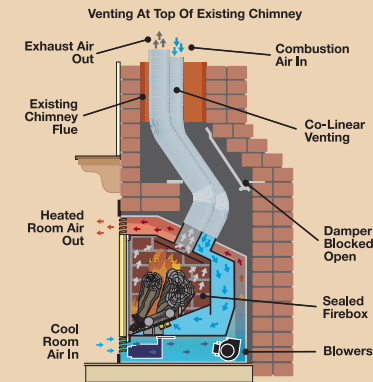

Mendota Sealed Combustion, Direct Vent Technology

Mendota's sealed combustion, direct vent system draws air for combustion from outside the home into a sealed firebox. Exhaust is expelled through a separate vent. Room air is heated and recirculated.

The system keeps warm air *in* and cold air *out*. This assures high air quality, maximum efficiency and trouble-free operation in today's tight homes.

Save Energy by "Zone Heating" With a Mendota Gas Fireplace Insert

Heat the room you use the most. With an energy efficient Mendota gas fireplace insert in the room you use the most, you can turn down the central heat, enjoy the beauty, warmth and fascination of Mendota's award-winning log fire, and save valuable dollars on your energy bill.

FireLight Accents your Hearth, With or Without Flames

Included with every FullView insert. Use our FireLight accent lighting system when the fire's on to add extra drama and detailing to the interior lining and logs. Or enjoy the ambiance and gentle glow without flames or heat during warmer months.

Mendota's environmentally friendly, sealed combustion, direct vent fireplaces are designed to meet exacting governmental EPA standards, as well as national LEED and NAHB guidelines for high efficiency and low emissions.