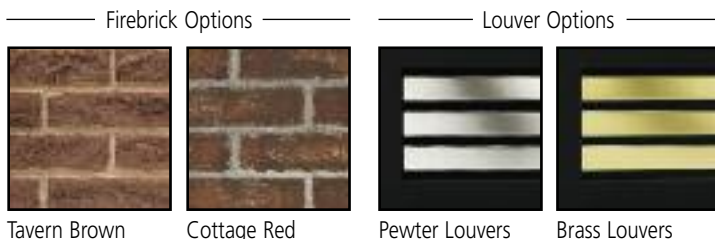

Also Available:

- Brass, pewter and black trims and louvers
- Mesh glass cover
- 160 cfm forced air blower
- Remote controls

MAJESTIC

A Brand of Monessen Hearth Systems Co.
149 Cleveland Drive, Paris, Kentucky 40361
www.majesticproducts.com

Your Majestic Dealer:

To avoid personal injury or property damage, the product described by this brochure must be installed, operated and maintained in strict compliance with the instructions packaged with the product and all applicable building or fire codes. Contact local building or fire officials about restrictions and installation inspection requirements. All photographs and drawings on this brochure are for illustrative purposes only and are not intended for, nor should they be used as a substitute for the instructions packaged with the unit. Appearance and specifications of the product are subject to change without notice. © 2008 Monessen Hearth Systems Co.